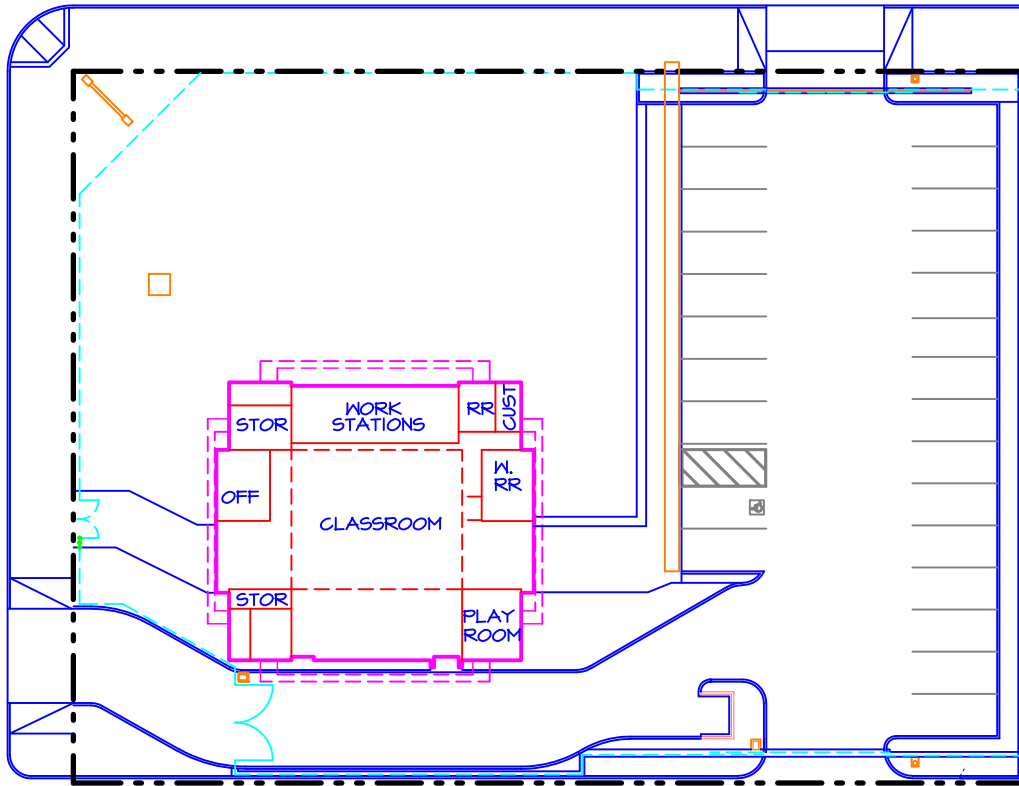

MONTEREY
STREET

BAKER STREET

EXISTING ALLEY

MIGRANT EDUCATION
CENTER

1121 BAKER STREET
631-4754

AREA = 3787.87 sq. ft.
or .0870 acres

SITE PLAN
10-31-17