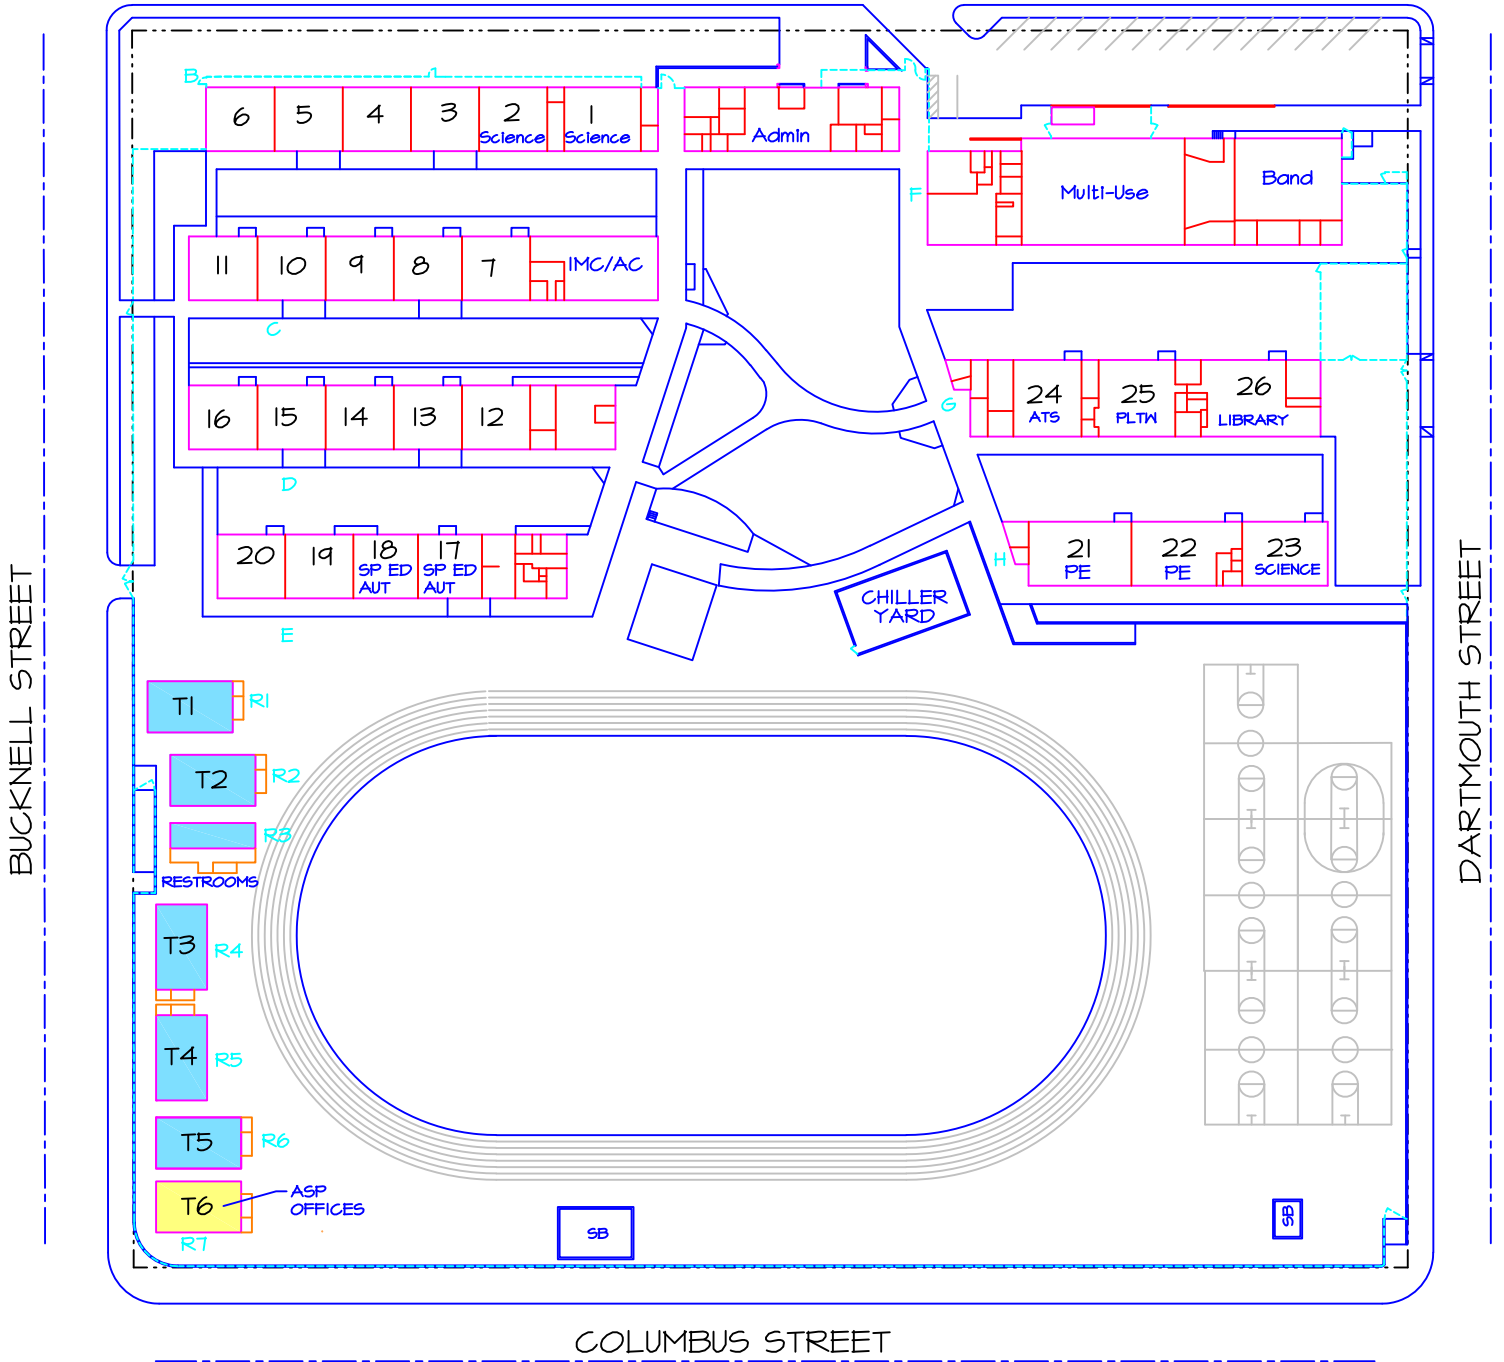

NOBLE AVENUE

COLUMBUS STREET

WASHINGTON MIDDLE SCHOOL
1101 NOBLE AVE.
631-5810

OWNED RELO
 LEASED RELO

AREA = 347,173 SQ. FT.
OR 7.97 ACRES

SITE PLAN
10-31-2017