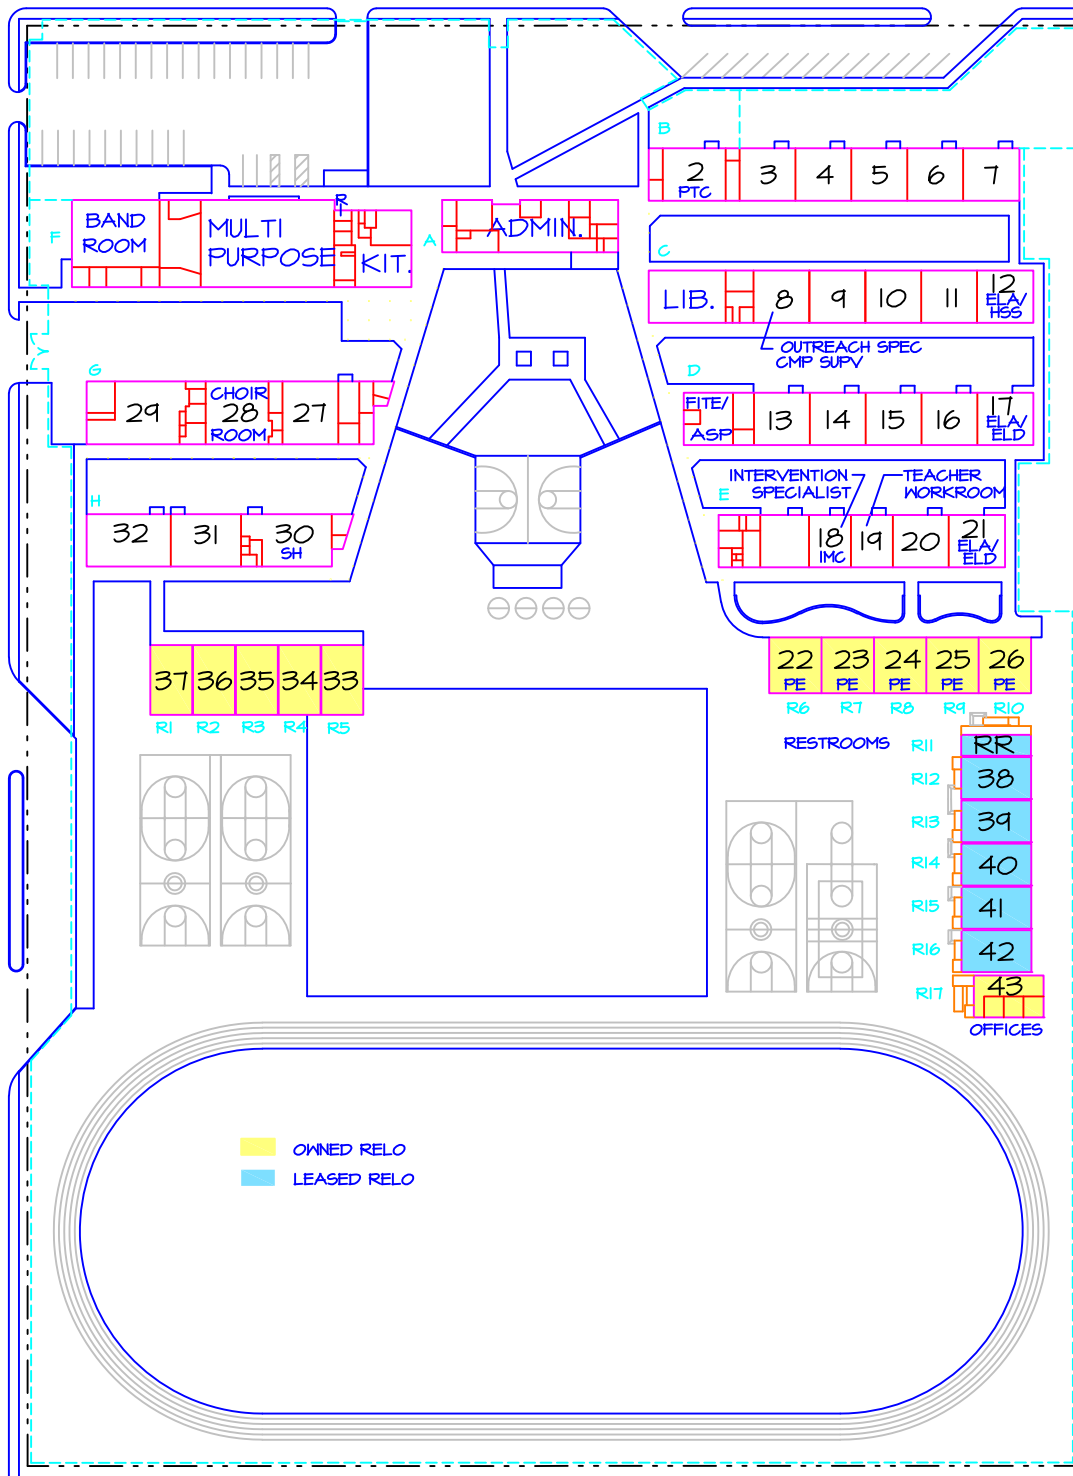

4th STREET

"P" STREET

EMERSON JUNIOR HIGH SCHOOL  
 801 FOURTH ST.  
 AREA = 494,851 SQ. FT.  
 OR 11.36 ACRES

**SITE PLAN**  
**10-31-2017**