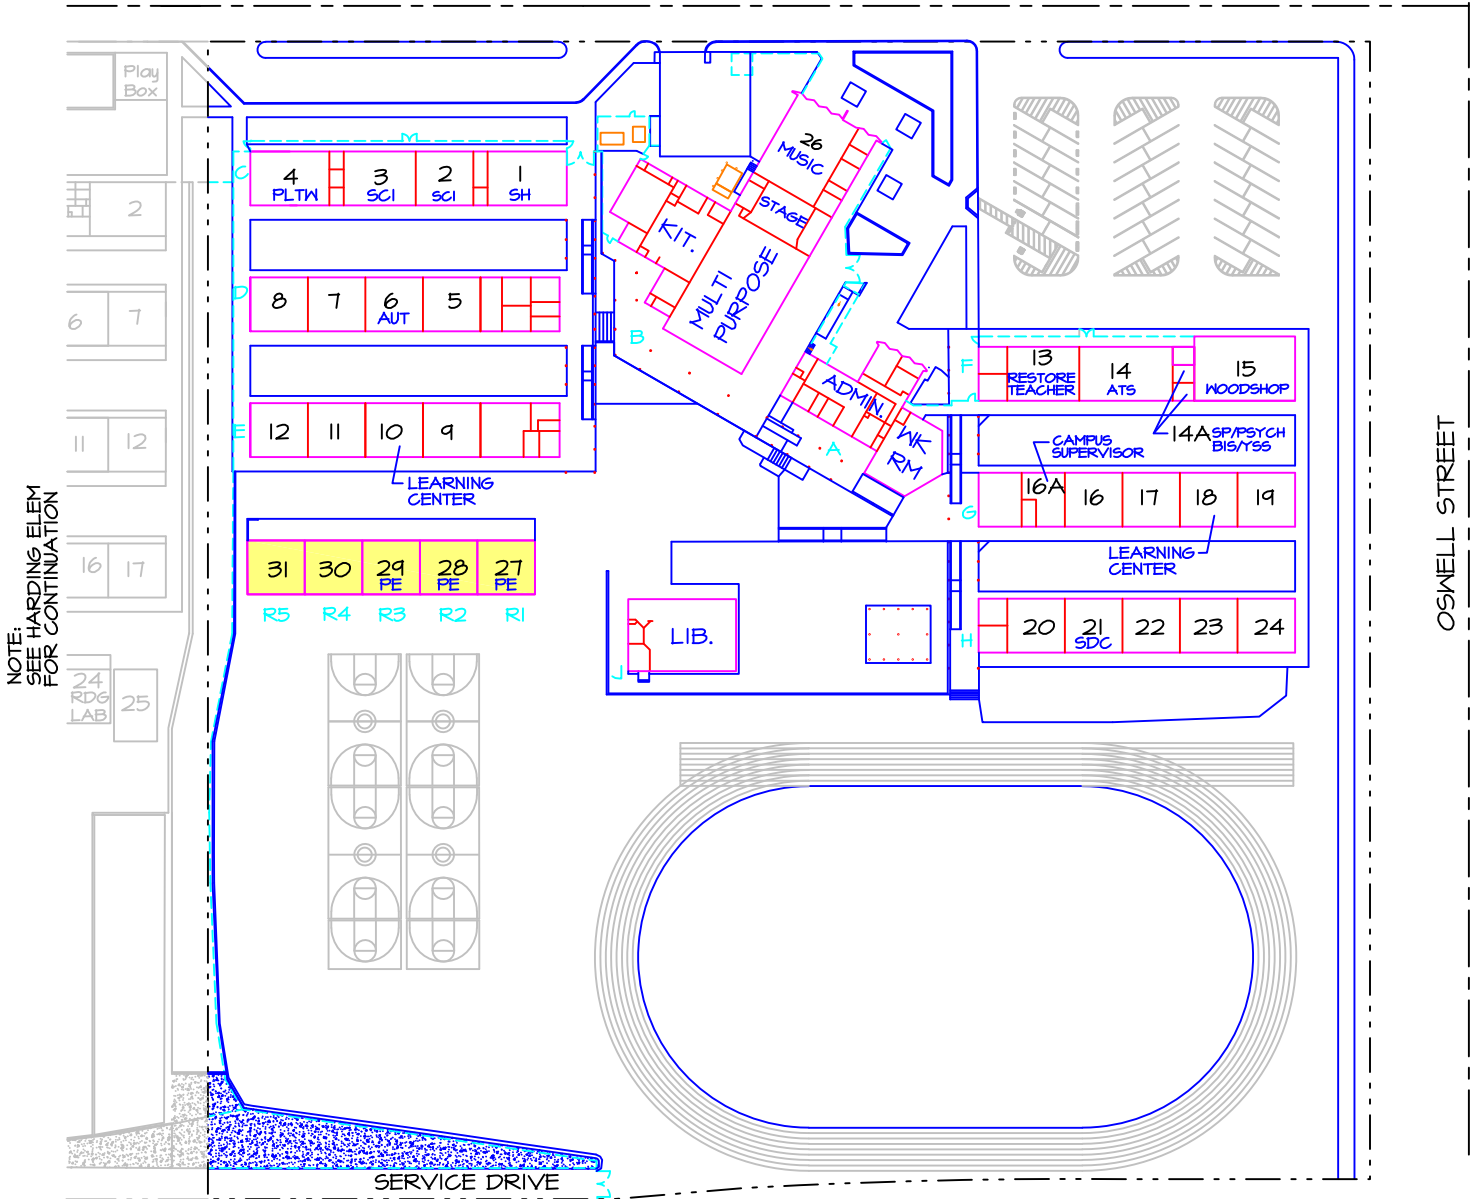

PICO AVENUE

COMPTON JUNIOR HIGH SCHOOL
 3211 PICO ST.
 631-5230

431,244 Sq. Ft.
 or 9.9 acres

OWNED RELO

SITE PLAN
10/31/2017