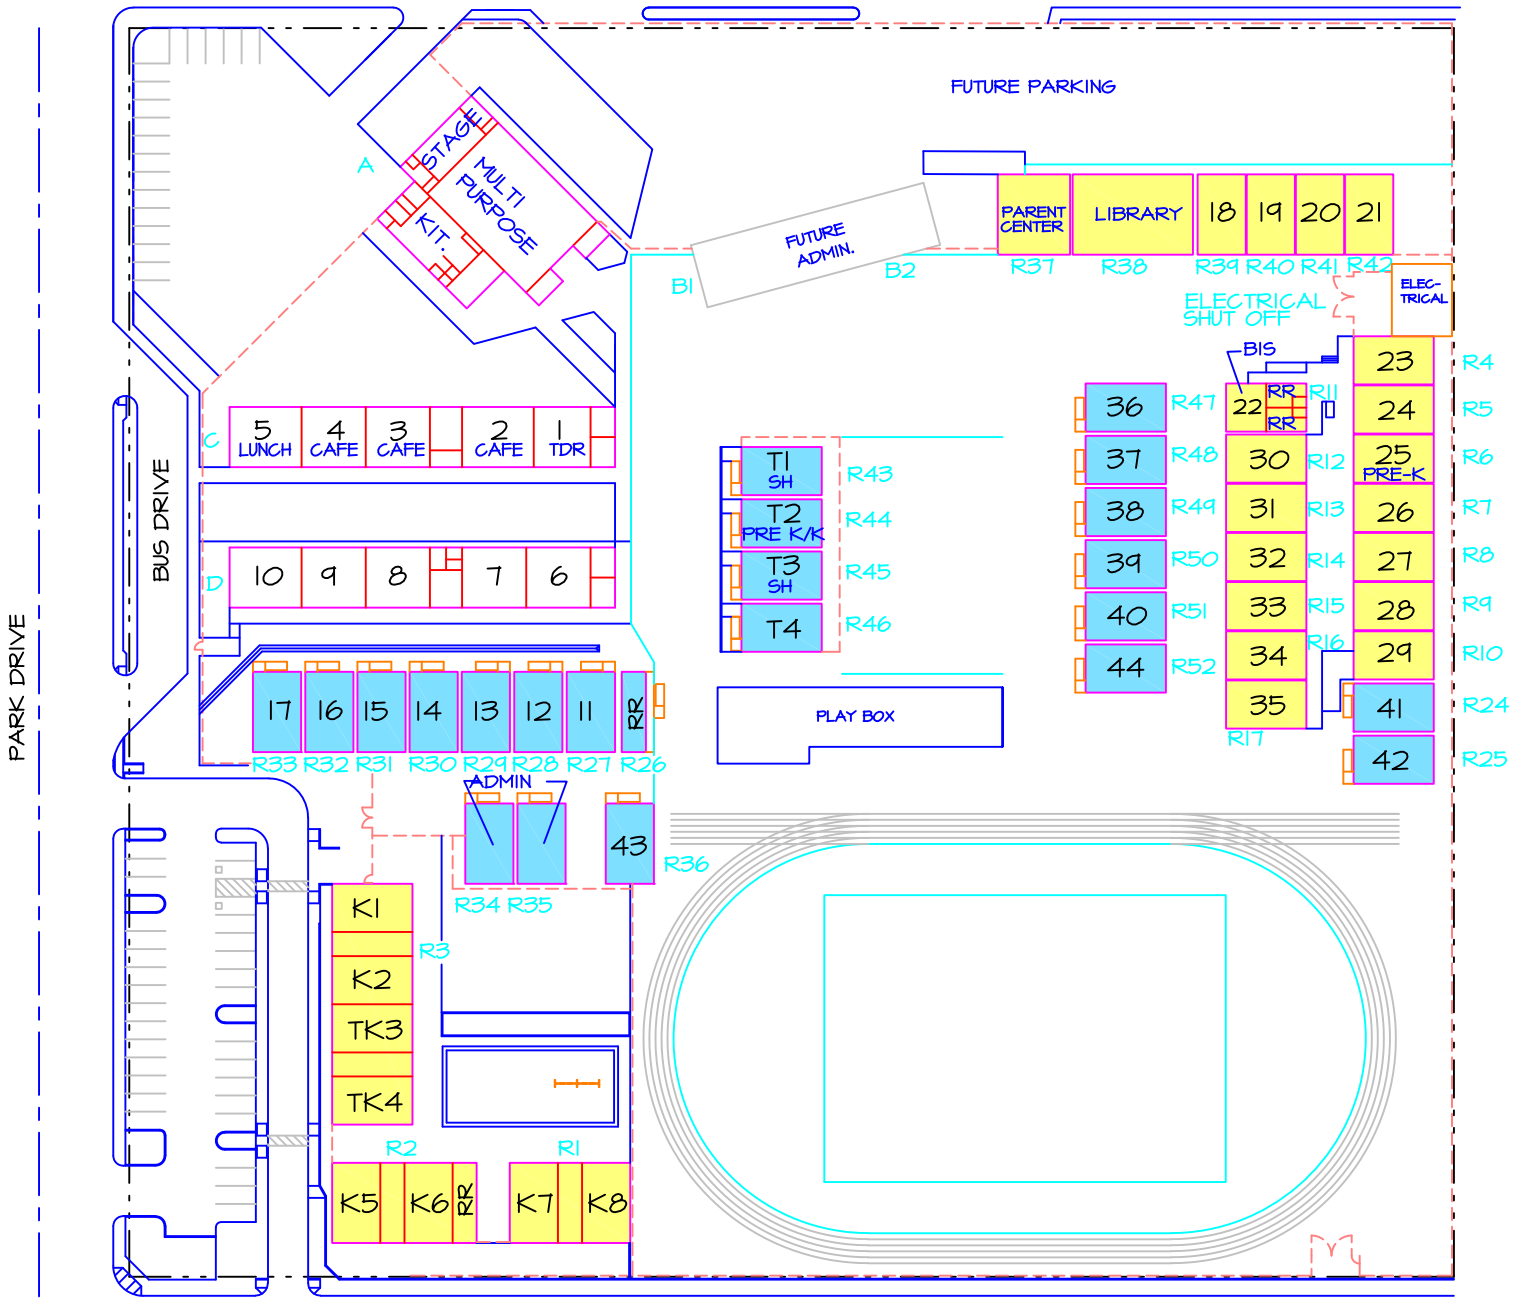

PIONEER DRIVE

VOORHIES ELEMENTARY  
 6001 PIONEER DR.  
 631-5800

AREA = 467610 sq. ft.  
 or 10.73 acres

**SITE PLAN**  
**10-31-17**