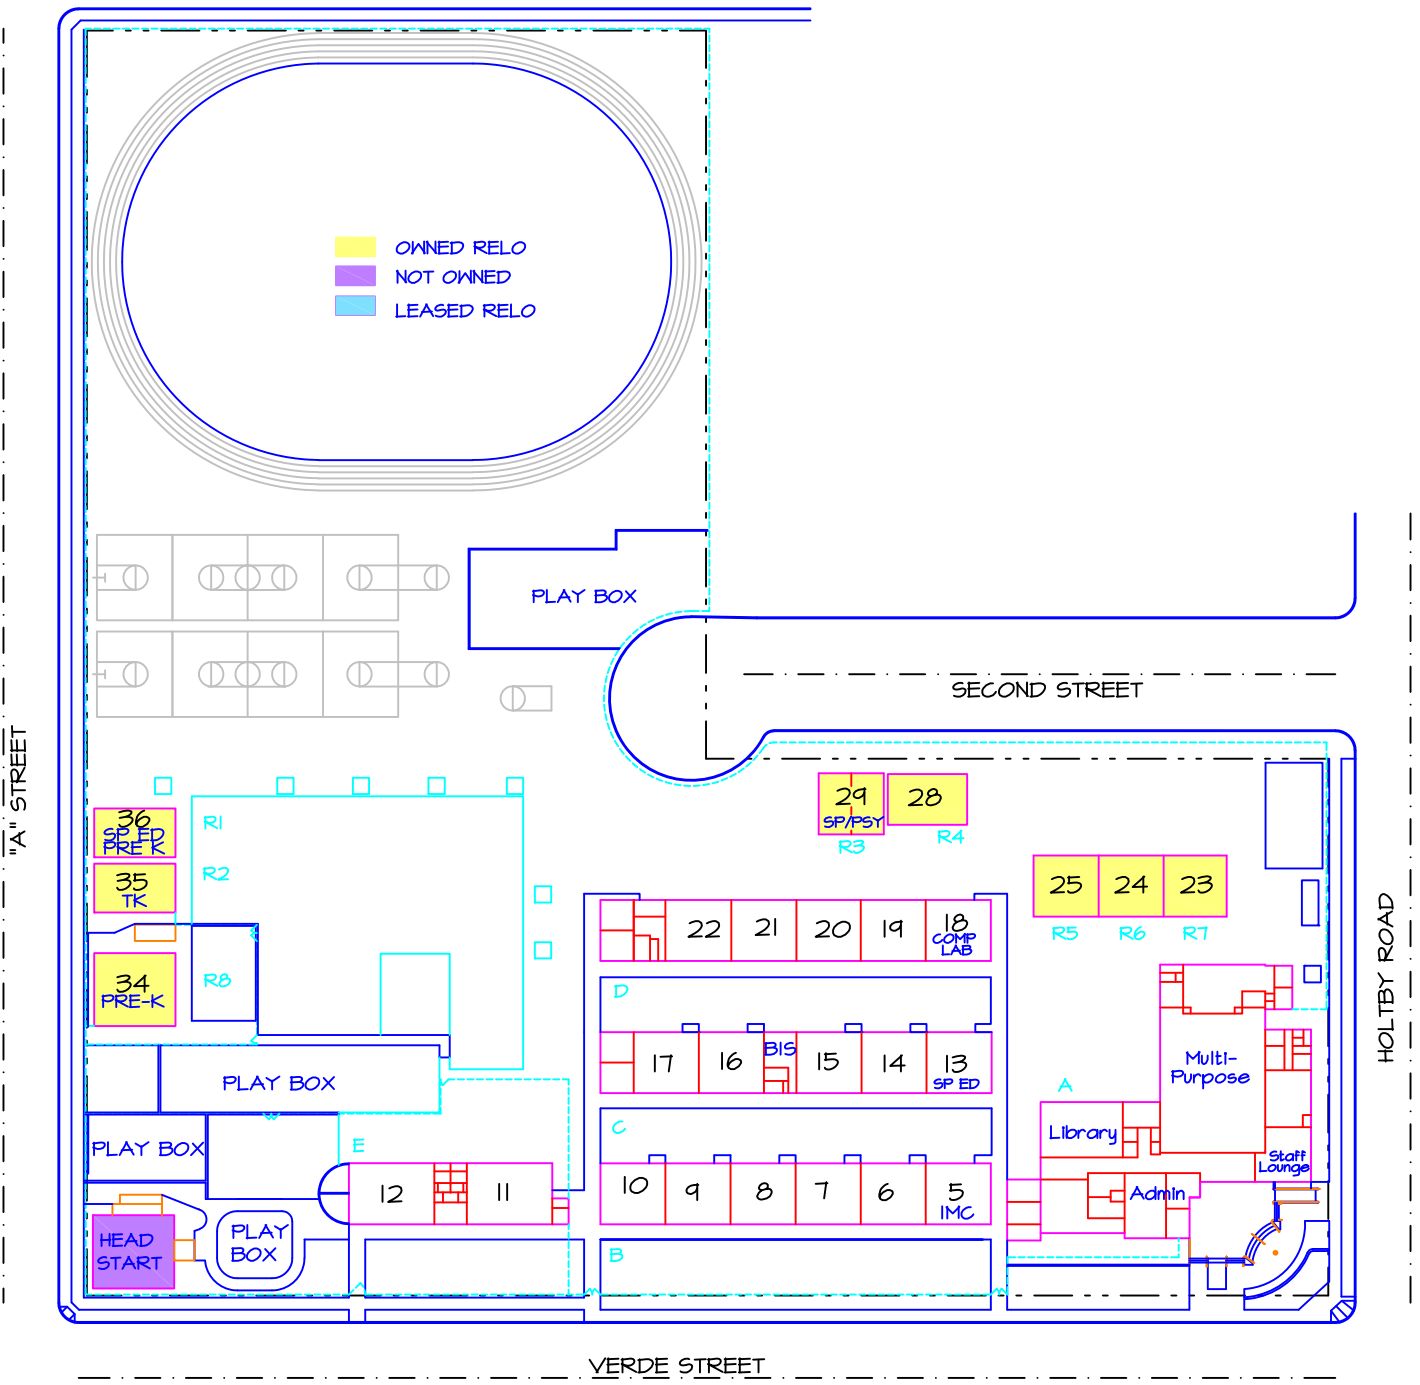

BANK STREET

ROOSEVELT ELEMENTARY
2324 VERDE ST.
631-5460

AREA = 270,249 sq. ft.
or 6.2 acres

SITE PLAN
10-31-2017