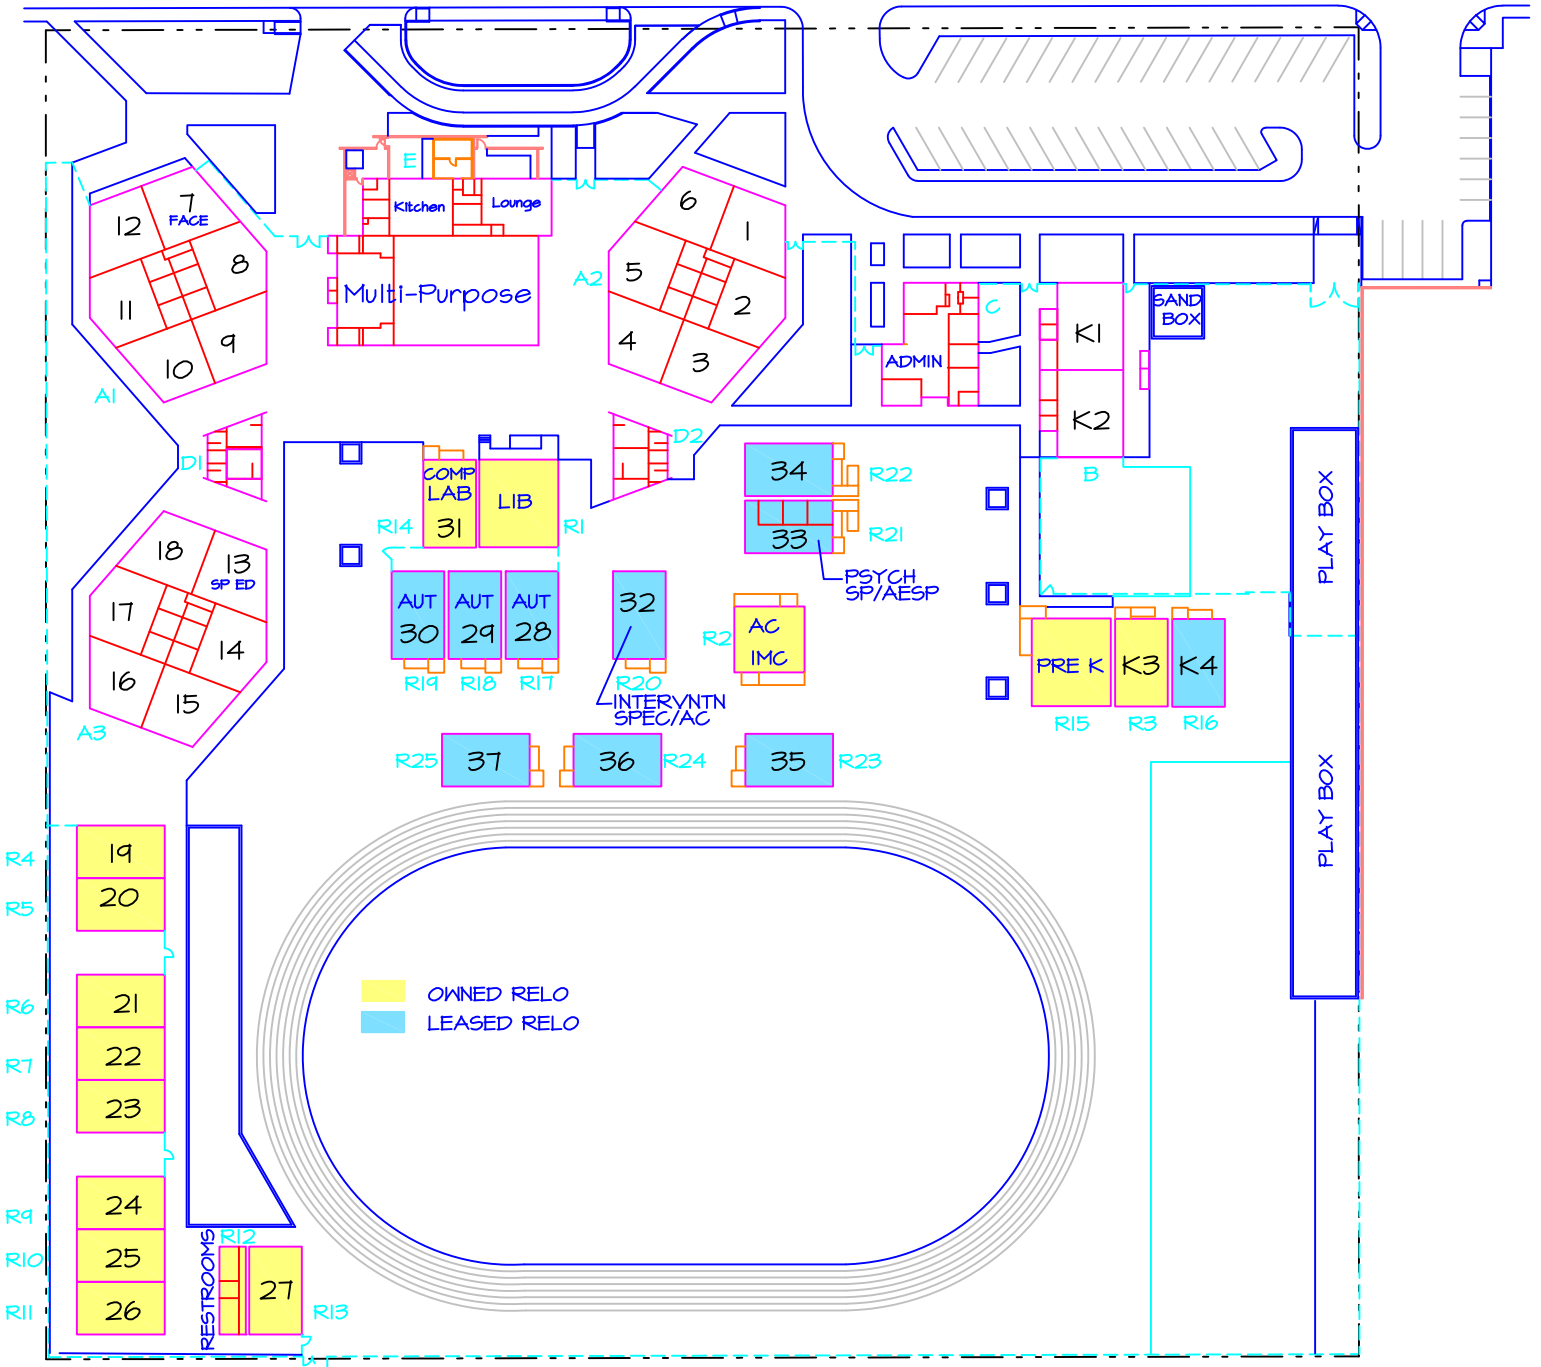

PLANZ ROAD

PAULY ELEMENTARY  
313 PLANZ. ST.  
631-5430

AREA = 361,5779 sq. ft.  
or 8.31 acres

**SITE PLAN**  
**10/31/2017**