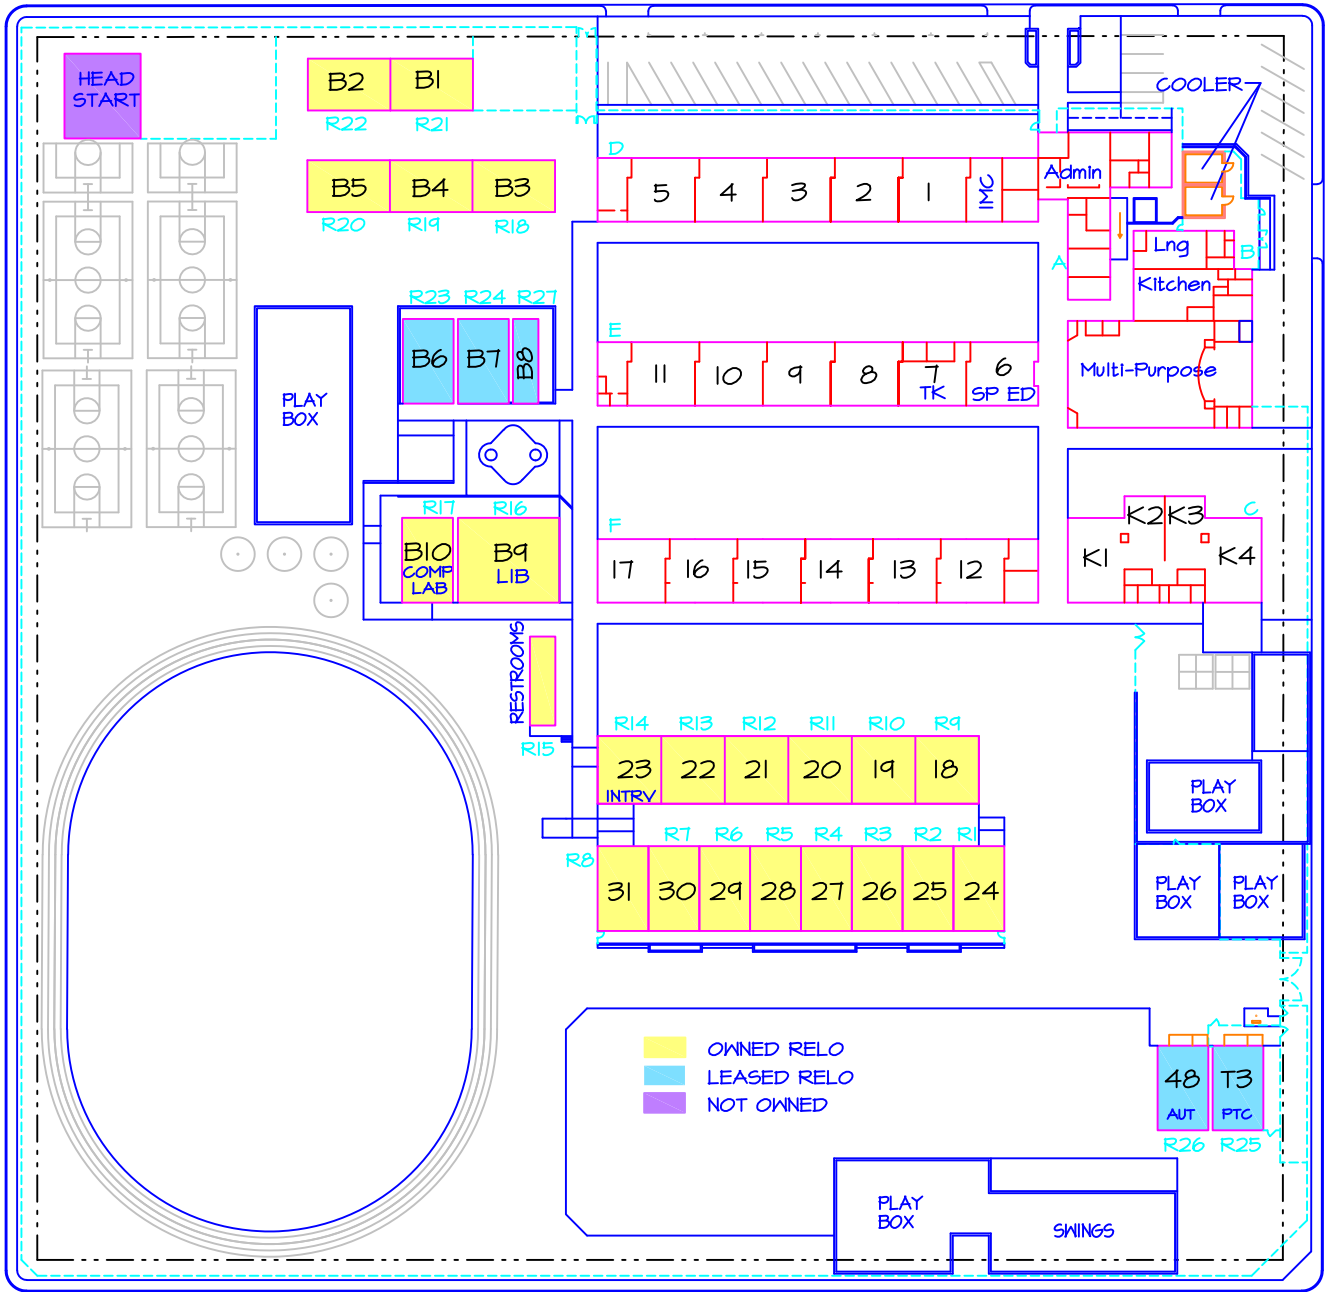

RIVER BLVD.

BERKELEY STREET

COLUMBUS STREET

MYRA NOBLE ELEMENTARY SCHOOL  
 1015 NOBLE AVE.  
 631-5410

AREA = 340373 sq. ft.  
 or 7.81 acres

**SITE PLAN**  
**10-31-17**