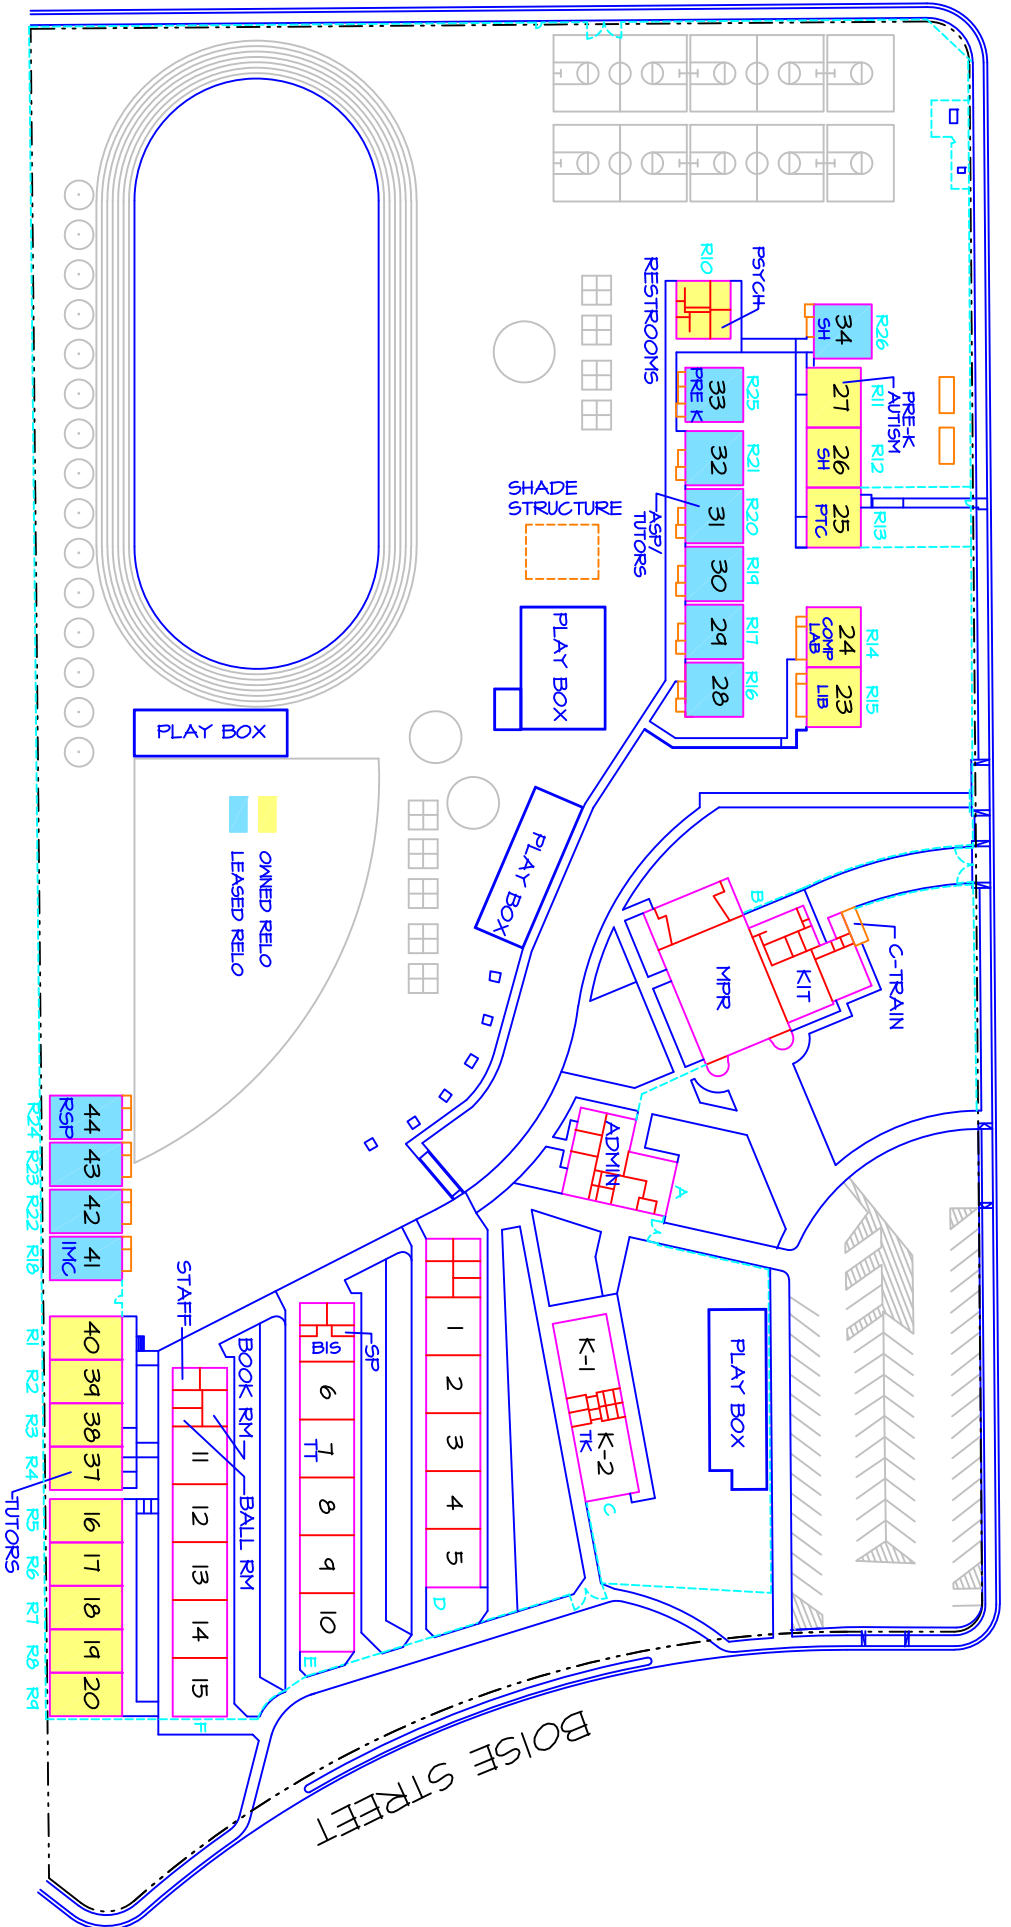

10-31-2017

SITE PLAN

CITY  
PARK

COL NICHOLS ELEMENTARY  
3401 RENEGADE. AVE.  
631-5400

AREA = 485228.77 sq. ft.  
or 11.14 acres

BOISE STREET

RENEGADE AVE

PASADENA STREET