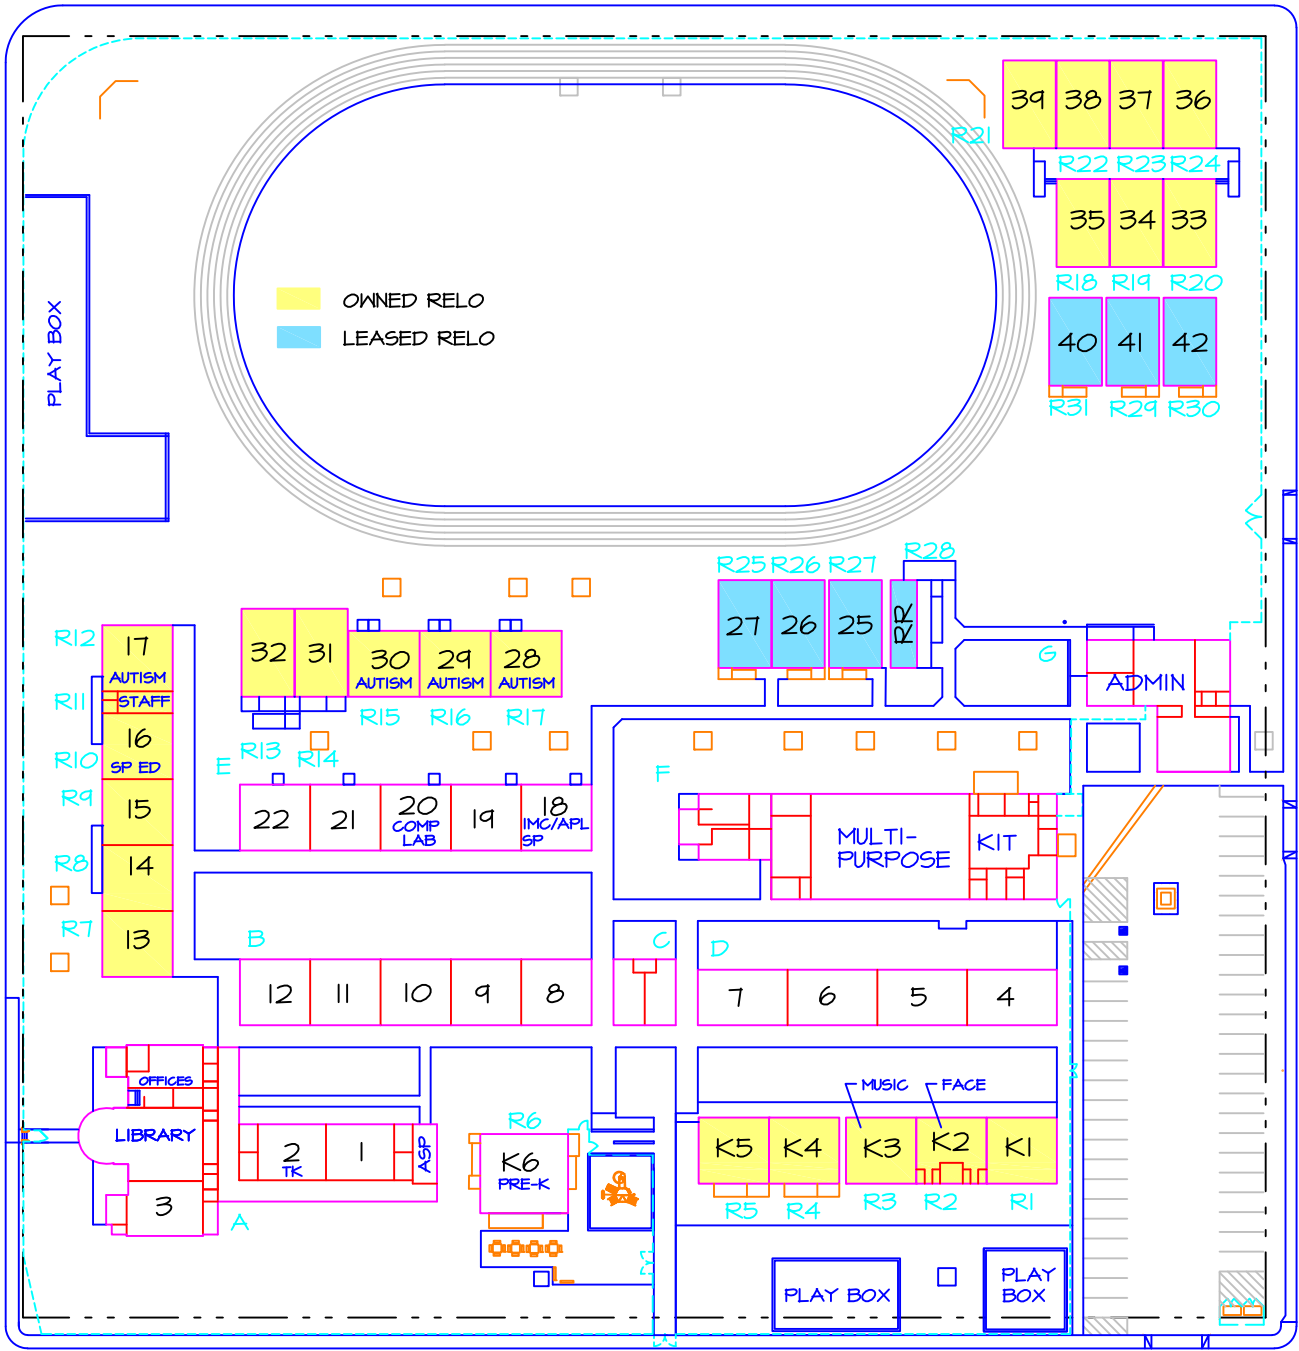

BERNARD STREET

UNION AVENUE

STOCKTON STREET

LINCOLN STREET

LONGFELLOW ELEM
 1900 STOCKTON ST.
 631-5350

AREA = 329633.32 SQ. FT.
 OR 7.57 ACRES

SITE PLAN
10-31-2017