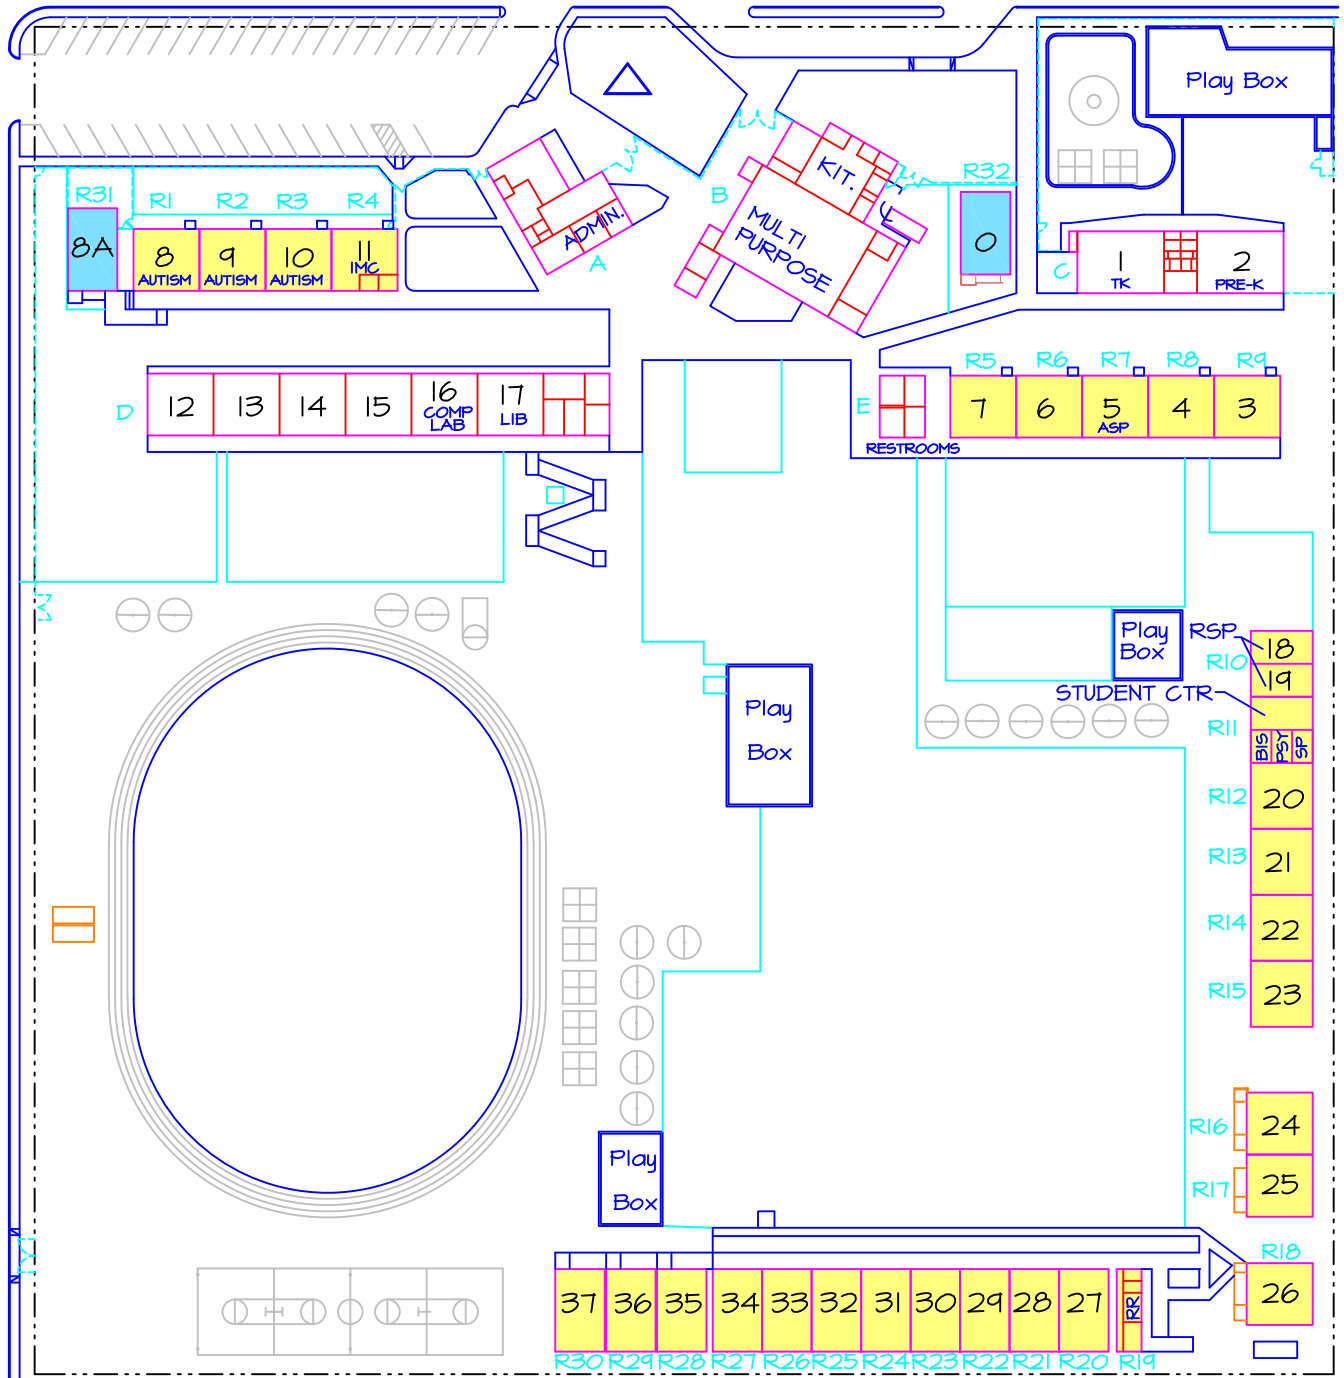

WILLIS AVENUE

PARK DRIVE

HORT ELEMENTARY
2301 PARK DR.
631-5330

- OWNED RELO
- LEASED RELO

AREA = 396,900 SQ. FT.
OR 9.11 ACRES

SITE PLAN
10-31-17