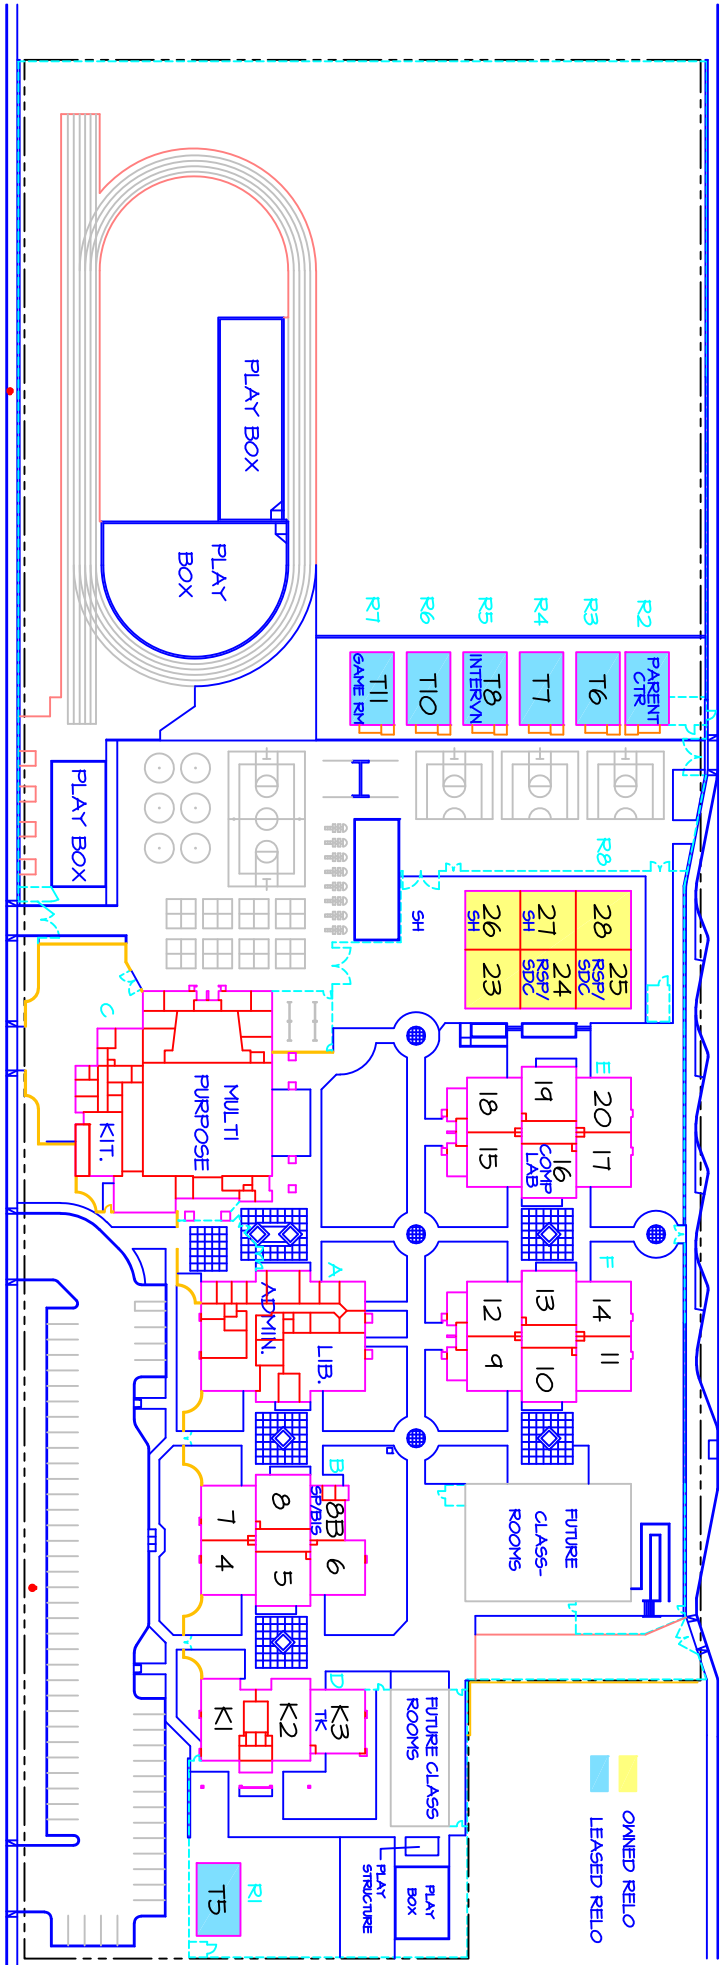

SITE PLAN
10-31-17

JEMETT ST.

"O" STREET

STELLA HILLS ELEMENTARY
3800 JEMETT AVE.
631-5320
AREA = 367,476 SQ. FT.
OR 8.44 ACRES