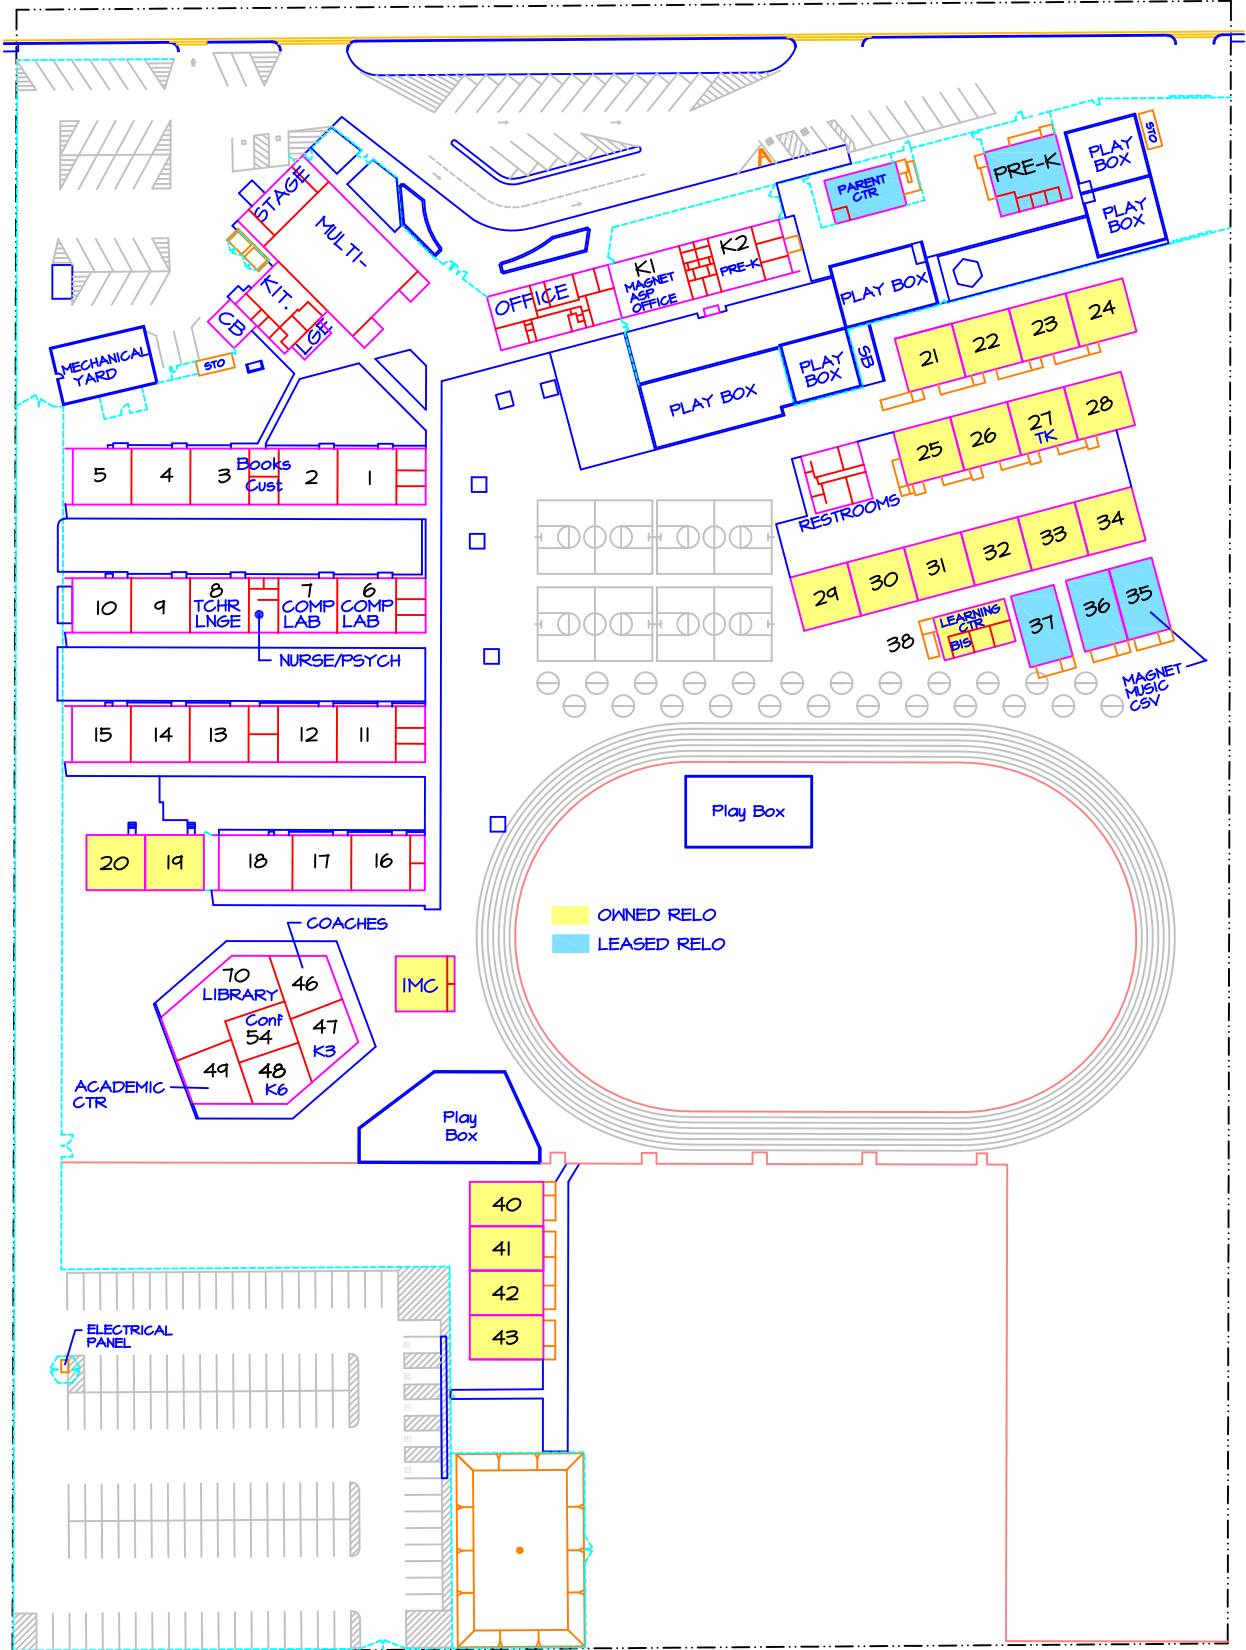

TEXAS STREET

FREMONT MAGNET ELEMENTARY SCHOOL
 607 TEXAS ST.
 631-5280

AREA = 578,413 SQ. FT.
 OR 13.28 ACRES

SITE PLAN
10-31-17