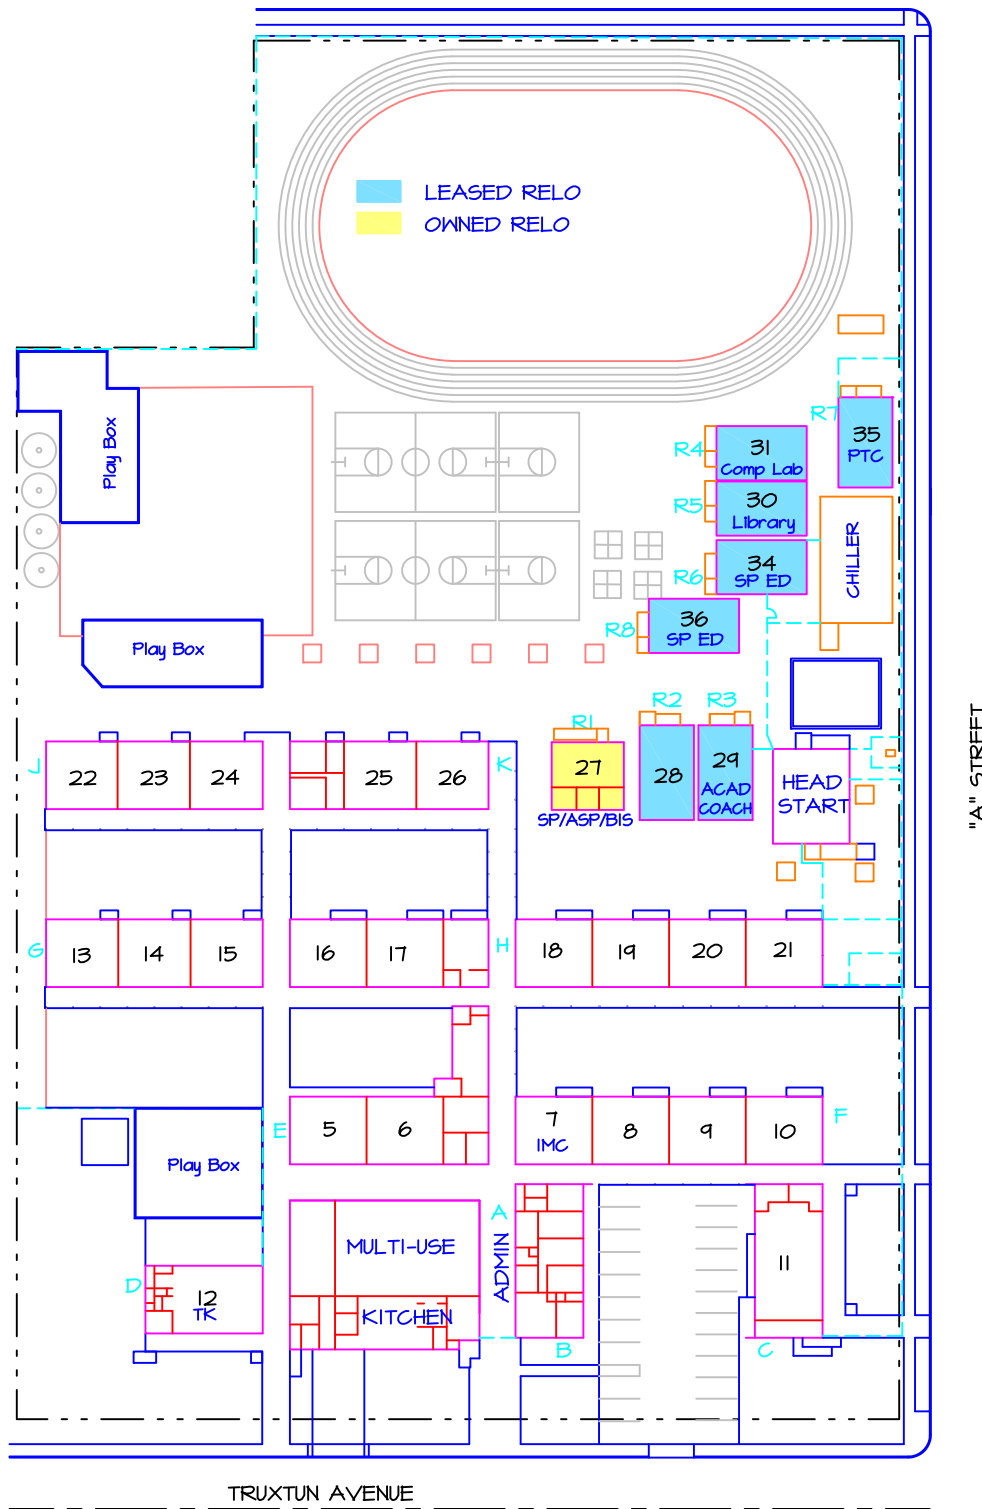

18th STREET

TRUXTUN AVENUE

FRANKLIN ELEM
 2400 TRUXTUN AVE.
 631-5270

AREA = 222,750 SQ. FT.
 OR 5.1 ACRES

SITE PLAN
10-31-17