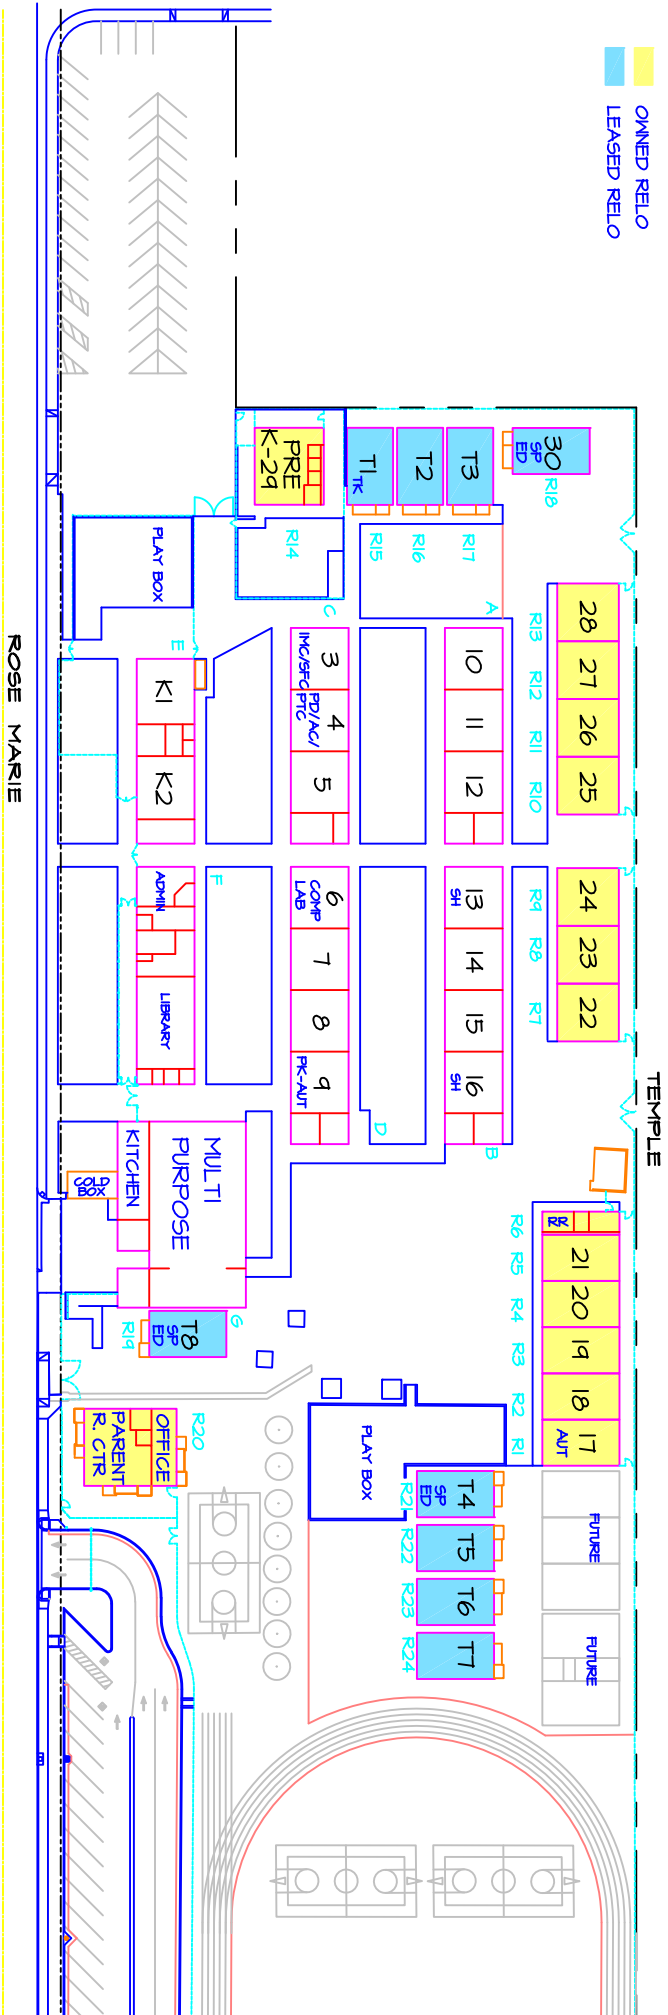

OWNED RELO
LEASED RELO

EVERGREEN ELEMENTARY
2600 ROSE MARIE
631-5930
AREA = 333,971 SQ. FT.
OR 7.66 ACRES

SITE PLAN
10-31-17

NORTH