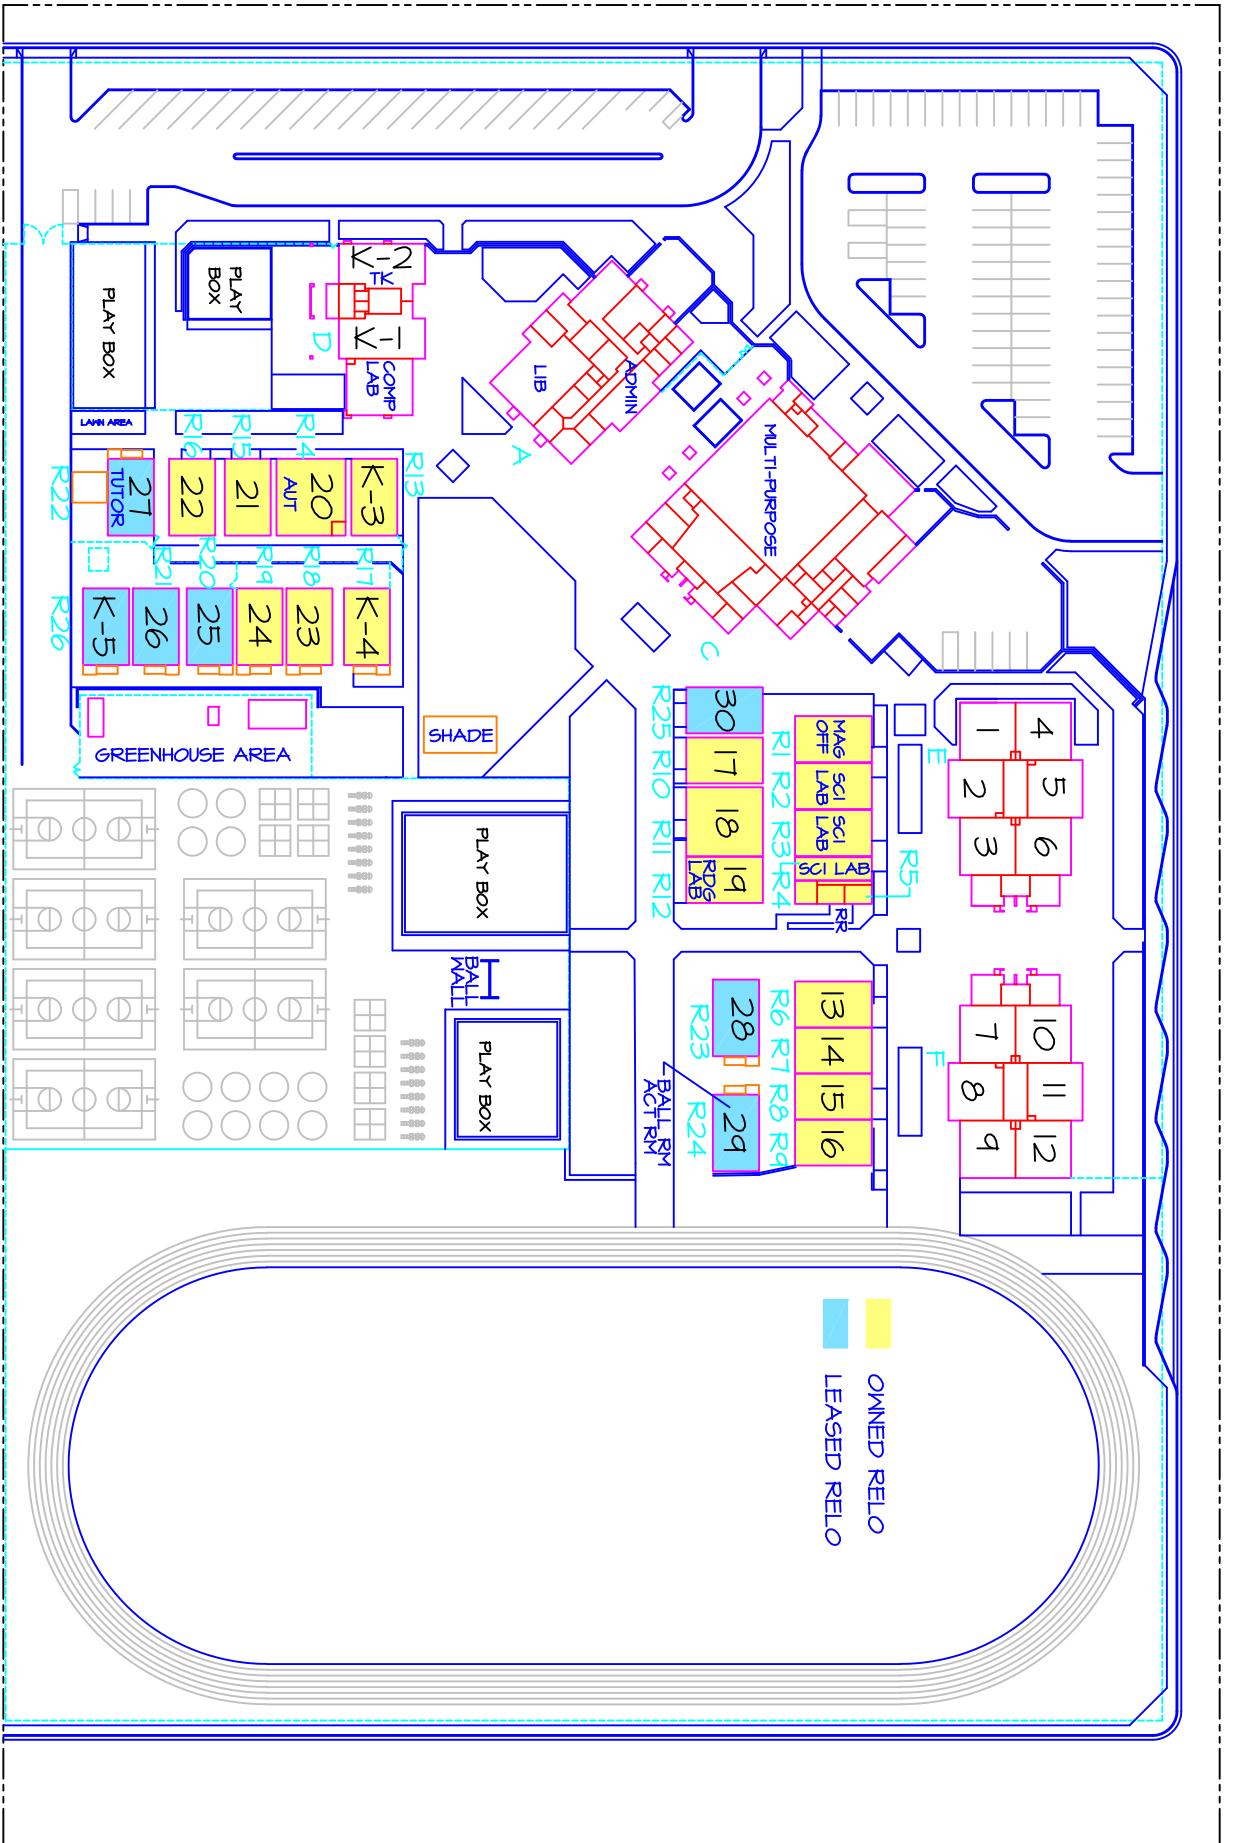

MESA MARIN DR.

CAMINO LA PAZ

OWNED RELO
 LEASED RELO

CESAR CHAVEZ SCHOOL
 4201 MESA MARIN DR.
 631-5870

AREA = 534,738 SQ. FT.
 OR 12.28 ACRES

SITE PLAN

10-31-17

NORTH