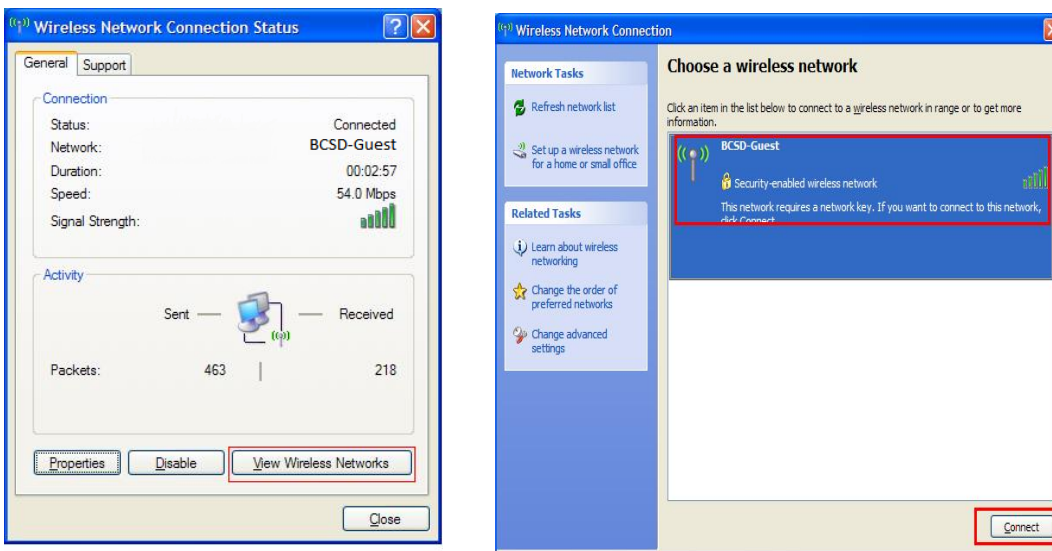

## BCSD-guest wireless network setup

These instructions are intended for guest users' technology, it is not intended for use on district owned computers. District owned computer should be configured by following the instructions related to the BCSD Staff (BCSDLT) network.

This documentation was written for Windows XP. Although the steps will differ slightly, the configuration is similar on newer Windows and Non-Windows based computers.

Begin by double clicking the wireless network adapter icon (below), and then the menu below will open

In the "Wireless Network Connection Status" window, click on "View Wireless Networks" and the list on the right should appear. Select the "BCSD-Guest" SSID and click "Connect".

You will be now be prompted for a network key. The network key is "guest", all lowercase. You will need to type "guest" a second time to confirm.