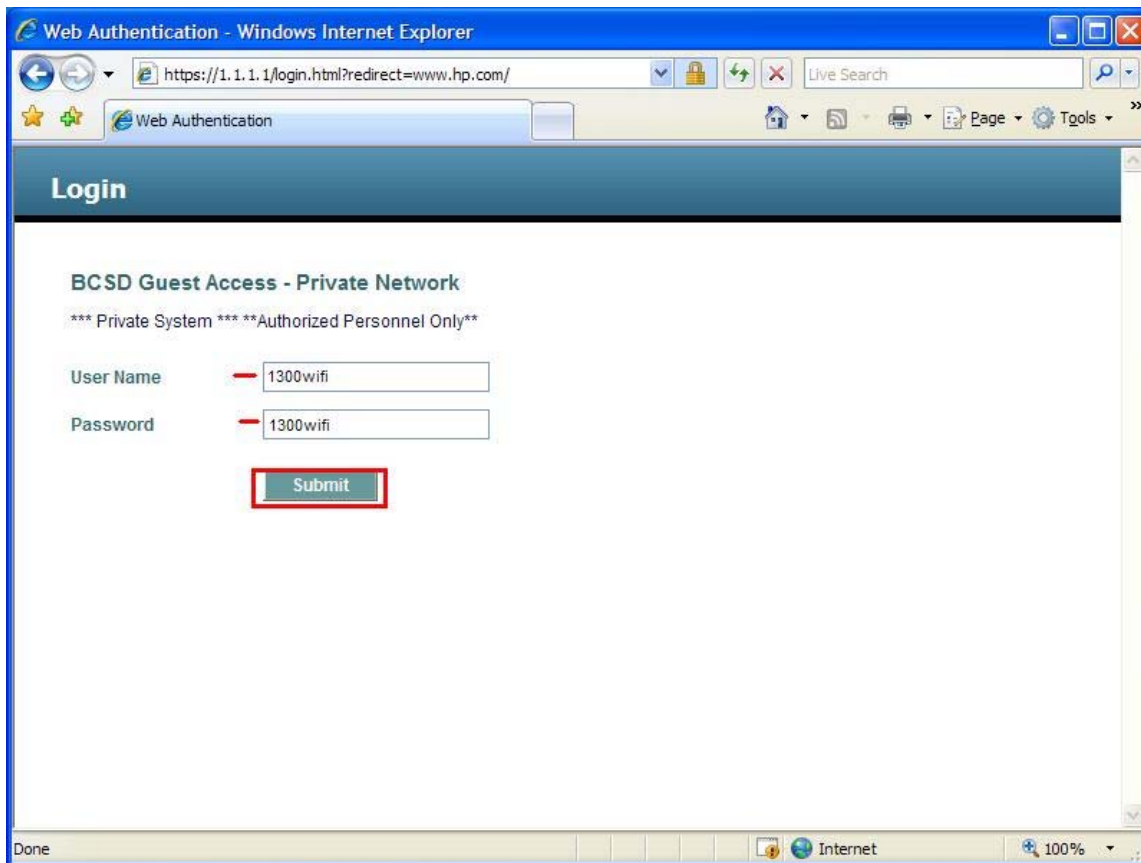

The first time you open your internet browser after connecting to the guest network, you will be redirected to the login page below. If you are a district employee you can login with your e-mail username and password. If your e-mail address is "smithj@bcSD.com" your user name is "smithj". Once you have entered your username and password click "submit".

Vendors and guests can login by using the guest account for the site they are visiting. For the username enter the school's site number plus the text "wifi" for both the username and password.

Example: Evergreen is site number 15, so the username is: **15wifi** and the password is: **15wifi**

The Education Center, M.O.T, and Williams street locations utilize multiple site numbers. For these locations use the physical/street address plus the text "wifi".

Example: The Education Center is at 1300 Baker St., the username is : **1300wifi** and the password is: **1300wifi**

The username and password are case sensitive for site guest accounts, please use all lowercase.